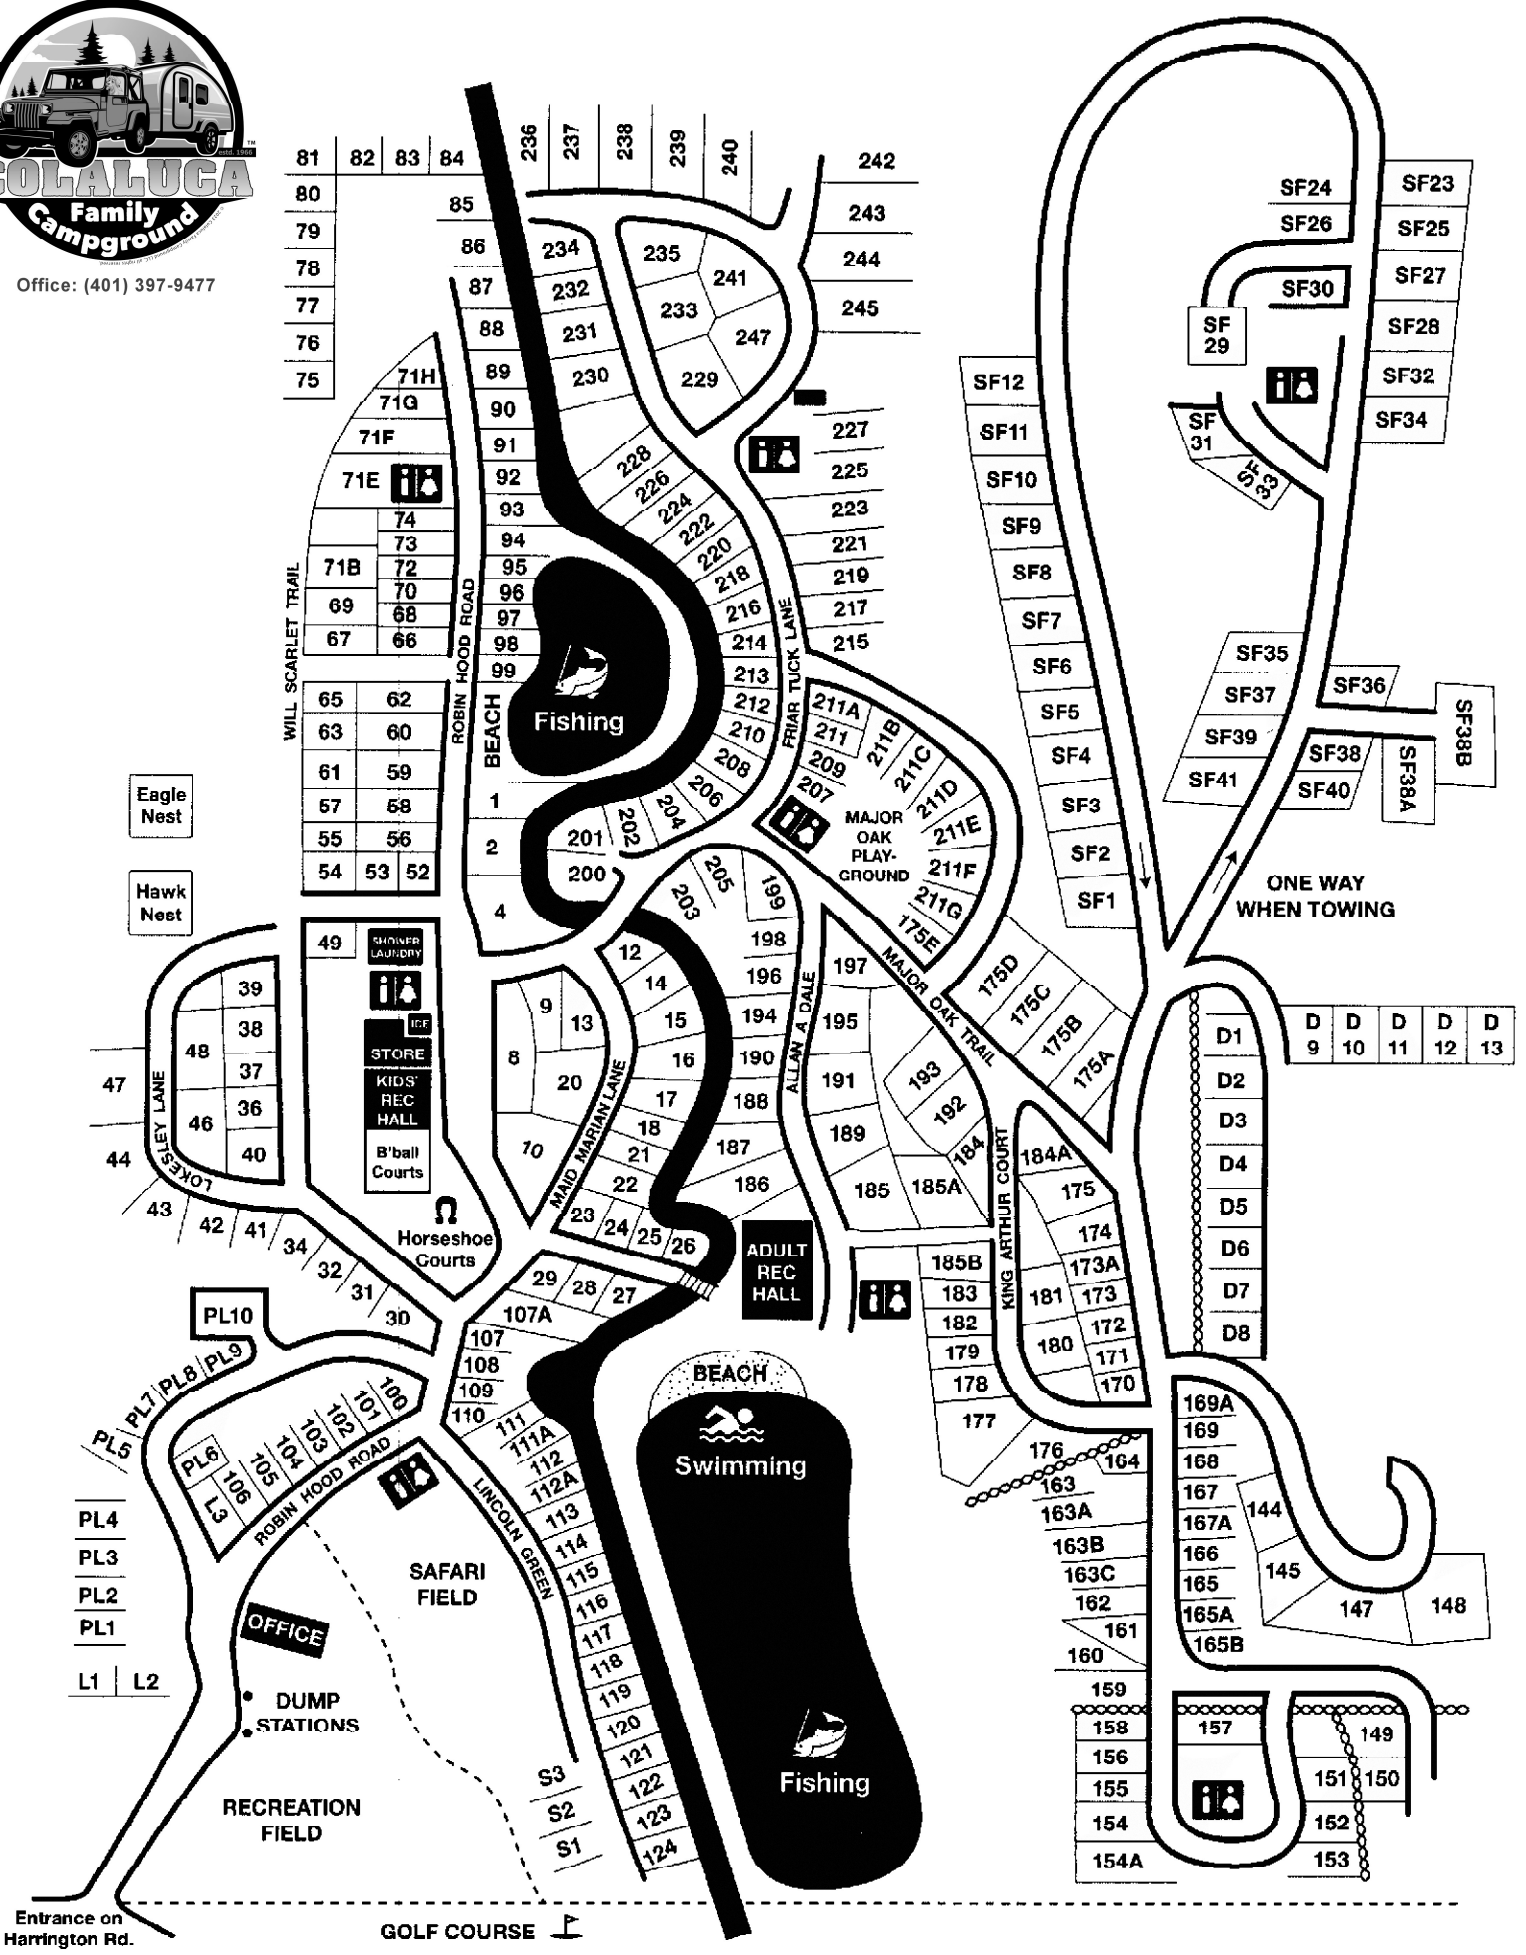

Office: (401) 397-9477

Entrance on Harrington Rd.

GOLF COURSE